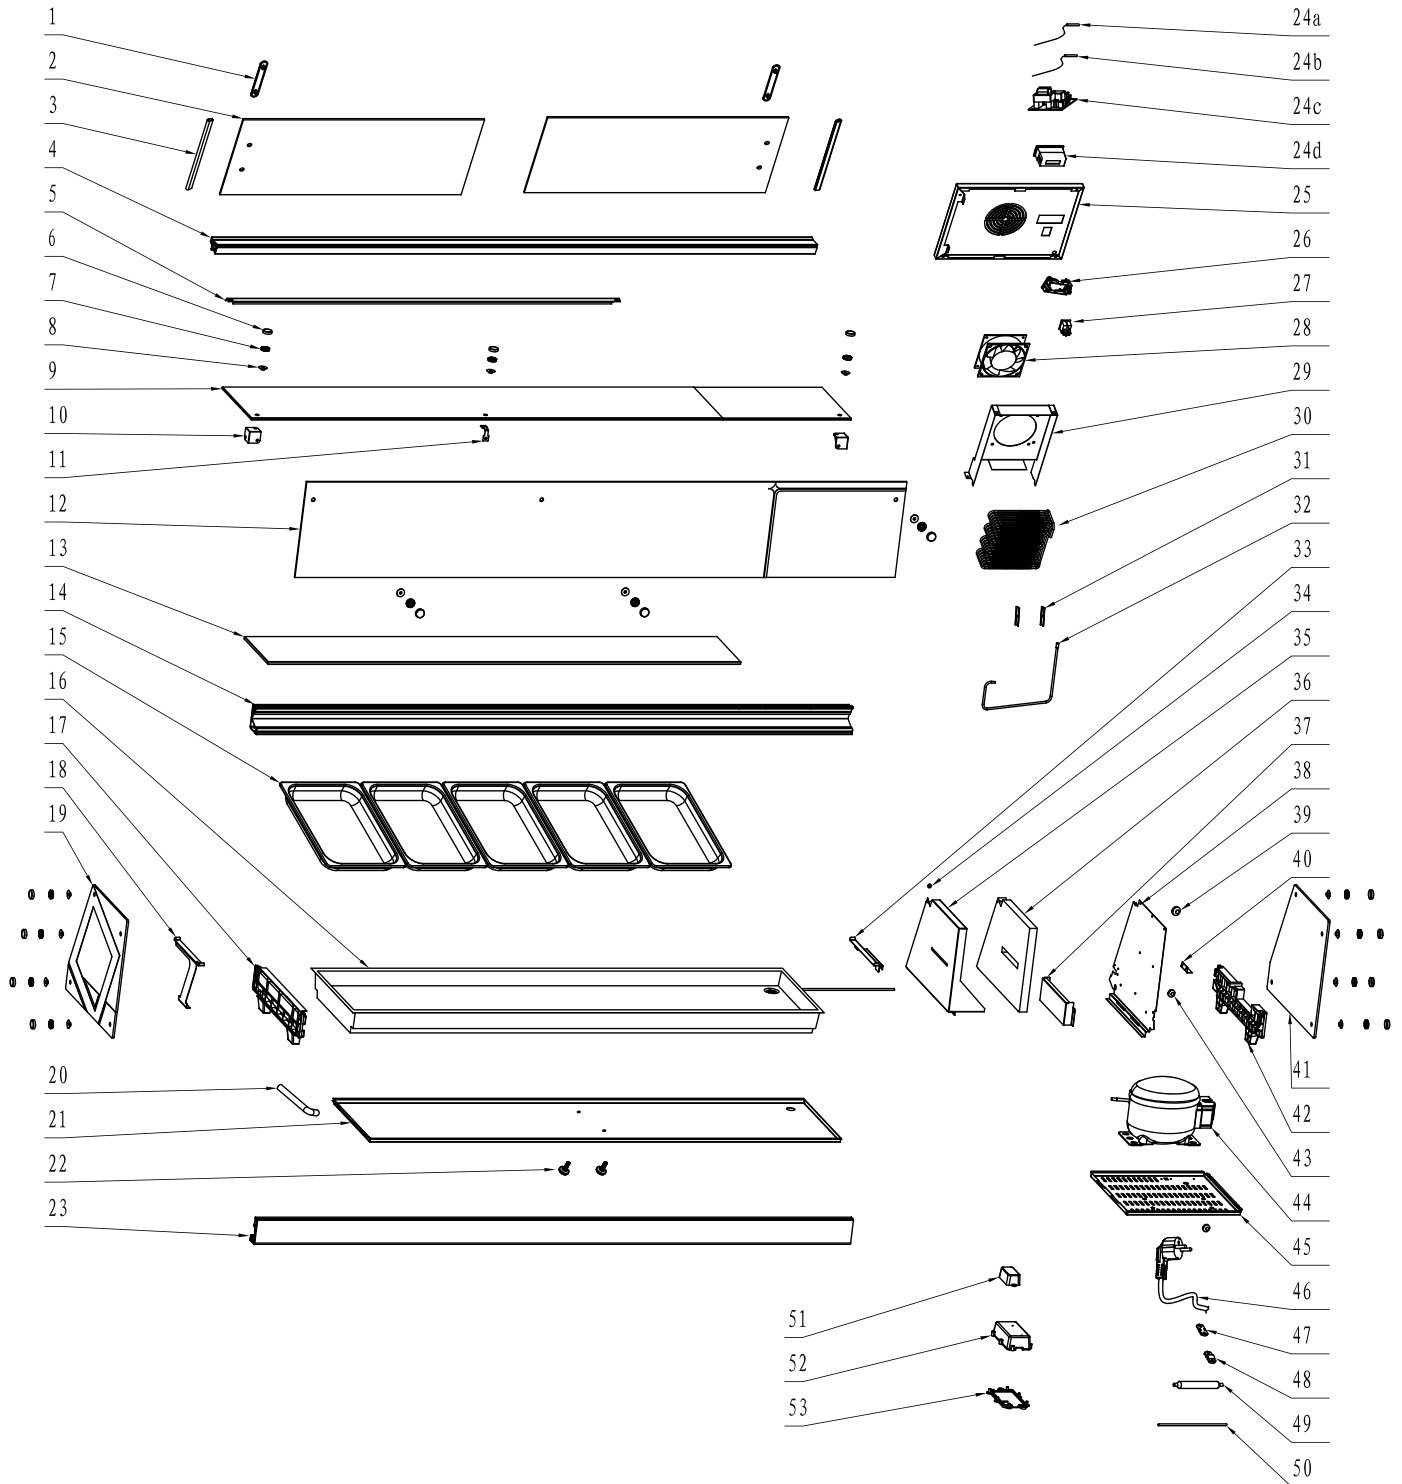

Parts Breakdown

Model RS-CN-0104 44395

Parts Breakdown

Model RS-CN-0104 44395

Item No.	Description	Position	Item No.	Description	Position	Item No.	Description	Position
66232	Handle for 44395	1	66245	Left Side Glass for 44395	19	66254	Support of Median Septum for 44395	37
66276	Door Glass for 44395	2	60105	Water Discharge Pipe for 44395	20	66255	Median Septum for 44395	38
66234	A-Type Sealing Strip for 44395	3	60180	Bottom Panel for 44395	21	60756	14mm Protecting Coil for 44395	39
66277	Upper Pillar for 44395	4	60181	Adjustable Feet for 44395	22	66256	Fixed Plate of Median Septum for 44395	40
66278	LED for 44395	5	66283	Front Pillar for 44395	23	66257	Right Side Glass for 44395	41
60101	Decorating Gasket of Nut for 44395	6	66247	Temperature Controller Assembly for 44395	24	66258	Right Side Plate for 44395	42
60102	Nut Decorating Parts for 44395	7	66248	Back Board for 44395	25	66259	12mm Protective Ring for 44395	43
60103	Big Gasket of Nut for 44395	8	60125	Digital Controller Holder for 44395	26	60138	Compressor for 44395	44
66279	Upper Glass for 44395	9	71514	On/Off Switch (Green) for 44395	27	66260	Compressor Base Board for 44395	45
66238	Fixed Angle for 44395	10	60126	Fan Motor for 44395	28	60115	Power Cord for 44395	46
66239	Glass Bracket for 44395	11	66249	Condenser Backplate for 44395	29	61246	Wire Clip Holder for 44395	47
66280	Front Glass for 44395	12	60135	Condenser for 44395	30	61245	Wire Clip Cover for 44395	48
66281	Glass Shelf for 44395	13	60134	Square Gasket for 44395	31	60144	Dry Filter for 44395	49
66282	Back Pillar for 44395	14	66250	Joint Pipe for 44395	32	60143	Filling Pipe for 44395	50
60178	1/2 GN Pan for 44395	15	66251	Right Support for Glass Shelf for 44395	33	66284	#5 Driver for 44395	51
60179	Foam Material for 44395	16	60114	5mm Protective Ring for 44395	34	60137	Controller Box for 44395	52
66243	Left Side Plate for 44395	17	66252	Cover of Median Septum for 44395	35	60136	Controller Panel for 44395	53
66244	Left Support for Glass Shelf for 44395	18	66253	EVA Cotton of Median Septum for 44395	36			